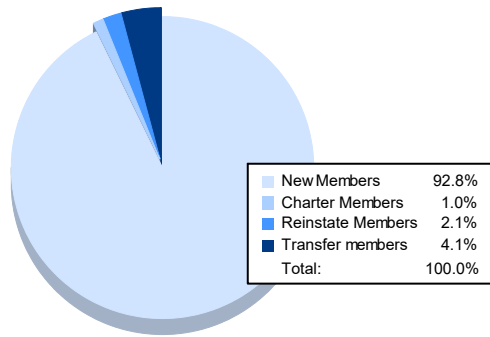

Year	New Clubs	Dropped Clubs	Gain/ Loss Clubs	New Members	Charter Members	Reinstate Members	Transfer Members	Total Member Added	Total Members Dropped	Gain/ Loss Members
2016-2017	0	3	-3	82	1	6	3	92	171	-79
2017-2018	0	2	-2	101	0	3	4	108	152	-44
2018-2019	0	2	-2	107	0	8	5	120	136	-16
2019-2020	0	0	0	90	0	3	9	102	136	-34
2020-2021	0	2	-2	90	1	2	4	97	114	-17
<b>Average</b>	<b>0</b>	<b>2</b>	<b>-2</b>	<b>94</b>	<b>0</b>	<b>4</b>	<b>5</b>	<b>104</b>	<b>142</b>	<b>-38</b>

### Membership Composition June 2021 Cumulative