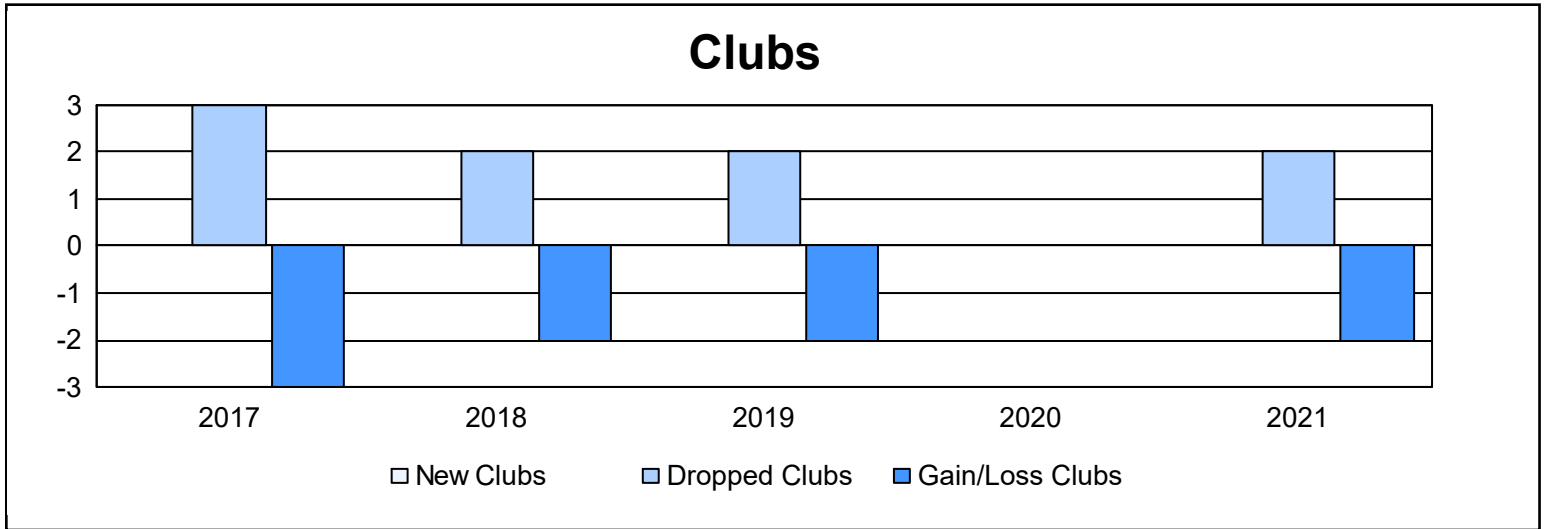

Year	New Clubs	Dropped Clubs	Gain/ Loss Clubs	New Members	Charter Members	Reinstate Members	Transfer Members	Total Member Added	Total Members Dropped	Gain/ Loss Members
2016-2017	0	3	-3	82	1	6	3	92	171	-79
2017-2018	0	2	-2	101	0	3	4	108	152	-44
2018-2019	0	2	-2	107	0	8	5	120	136	-16
2019-2020	0	0	0	90	0	3	9	102	136	-34
2020-2021	0	2	-2	90	1	2	4	97	114	-17
<b>Average</b>	<b>0</b>	<b>2</b>	<b>-2</b>	<b>94</b>	<b>0</b>	<b>4</b>	<b>5</b>	<b>104</b>	<b>142</b>	<b>-38</b>

### Membership Composition June 2021 Cumulative