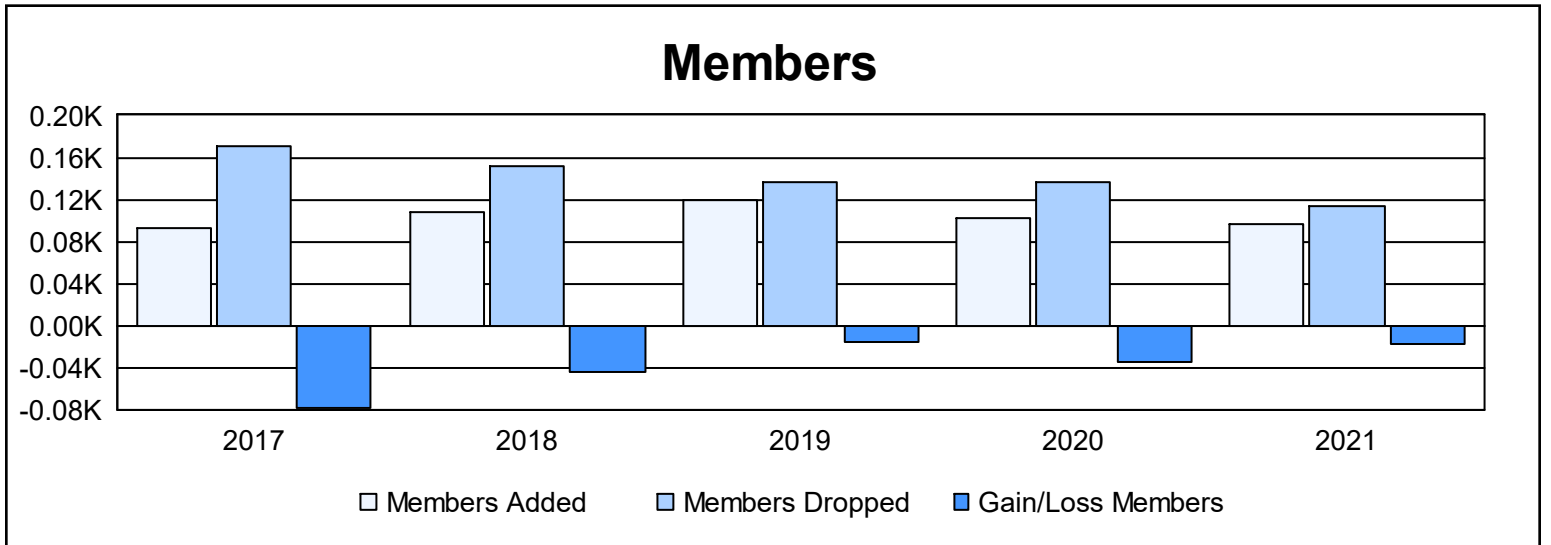

Year	New Clubs	Dropped Clubs	Gain/ Loss Clubs	New Members	Charter Members	Reinstate Members	Transfer Members	Total Member Added	Total Members Dropped	Gain/ Loss Members
2016-2017	0	3	-3	82	1	6	3	92	171	-79
2017-2018	0	2	-2	101	0	3	4	108	152	-44
2018-2019	0	2	-2	107	0	8	5	120	136	-16
2019-2020	0	0	0	90	0	3	9	102	136	-34
2020-2021	0	2	-2	90	1	2	4	97	114	-17
<b>Average</b>	<b>0</b>	<b>2</b>	<b>-2</b>	<b>94</b>	<b>0</b>	<b>4</b>	<b>5</b>	<b>104</b>	<b>142</b>	<b>-38</b>

### Membership Composition June 2021 Cumulative